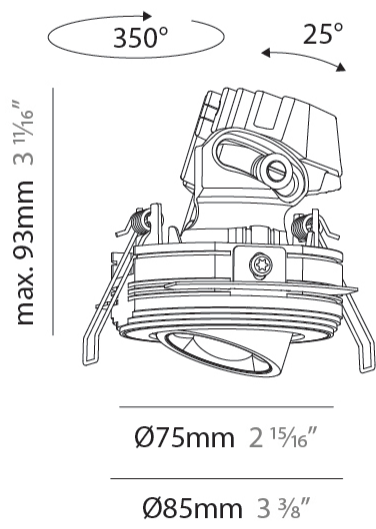

PHYSICAL

Shape: Round
Diameter (mm): 75
Diameter (in): 2 15/16
Height (mm): 93
Height (in): 3 11/16
Ceiling Thickness (mm): 10 / 12.5 / 15 / 25
Ceiling Thickness (in): 3/8 or 1/2 or 9/16 or 1
Min. Recessing Depth (mm): 105
Min. Recessing Depth (in): 4 1/8
Light Distribution: Direct
Diffuser: Lens Pack - Spread Lens / Linear Spread Lens / Honeycomb Louver
Fixture Finish: SSR / BKV / CWI / CRY / HAB / UFT / ITA / RUA / FTG / MYG / LOD / PUS / FRO / FUP / KIA / POP / BLS / SPG / MEY / GOH / GUM / CHC / COM / ABZ / JAG / OBR / MOS / ROR
Fixture Material: Aluminum Die Cast
Cut-out Measurements: D. 86mm / 3 3/8"

ELECTRICAL

Lamp Type: LED (Zhaga Standard)
Input Wattage (W): 16
Total Output Wattage (W): 14.6
Dimming: Tri-Mode (Non-Dimming and Phase Dimming (120Vac only) and 0-10V Dimming)
Driver Included: No
Driver Location: Recessed Housing
Driver Type: Constant Current - Universal
Driver Class: Class 2
Input Voltage (V): 120 - 277
Constant Current (MA): 350

LED

Number of LEDs: 1
Color Temperature (°K): 2700 / 3000 / 3500 / 4000
Max. Delivered Lumen (lm): 1464 / 1556 / 1630 / 1645
Nominal Lumen (lm): 1566 / 1665 / 1743 / 1759
CRI: >90 CRI
Lamp Life (hrs): 50000

OPTICAL

Reflector: 60
Adjustability: Rotational 350° / Tilt 25°

RATINGS AND CERTIFICATIONS

Certified By: Certified for North American Standards
IP rating: IP20